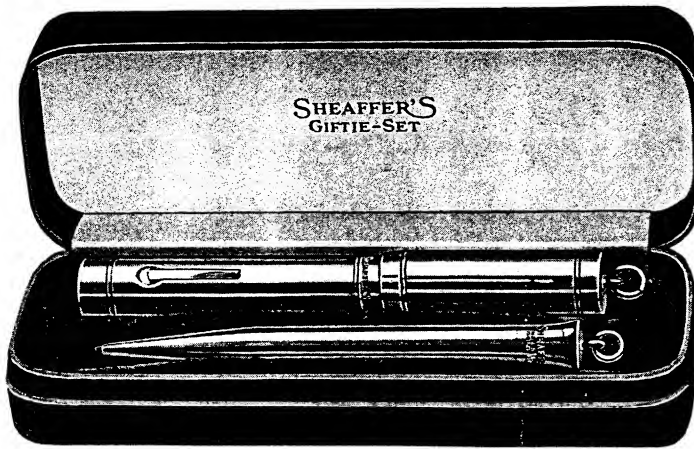

Midget length—pen 3¼ inches, pencil 3½ inches

Set No.	Pcl. No.	Pcl. Price	Pen No.	Pen Price	Set Price
BM1—BAM—Sterling		$ 2.50	26M—Sterling	$ 6.00	$ 8.00
CM1—CAM—Gold Filled		3.00	36M—Gold Filled	7.00	8.75
DM1—DAM—14K Gr. Gold		12.00	366M—14K Green Gold.....	25.00	35.00

Gold filled and Sterling prices include plush box. Solid gold prices include leather box.

The "Gifts That Last"